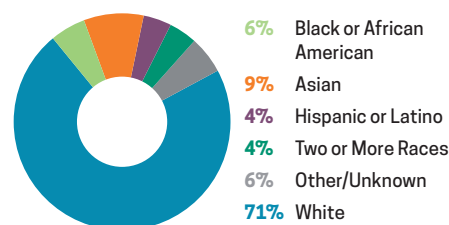

TOTAL UNDERGRAD ENROLLMENT BY ETHNICITY

3,400 INTERNATIONAL STUDENTS FROM **108** COUNTRIES

FIRST-YEAR-TO-SOPHOMORE RETENTION RATE **93%**

96% First-year students who took at least one advanced course in high school (honors, AP, IB, College in High School, A levels)