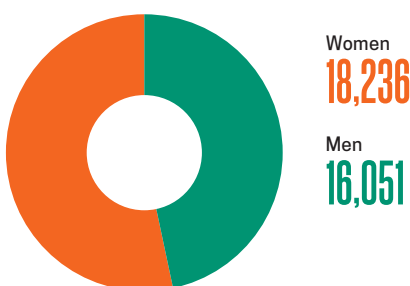

AT A GLANCE

The University of Pittsburgh is a state-related research university founded as the Pittsburgh Academy in 1787. Pitt is a member of the Association of American Universities, which comprises 62 preeminent doctorate-granting research institutions in North America.

STRATEGIC GOALS

1. 1 ADVANCE EDUCATIONAL EXCELLENCE
2. 2 ENGAGE IN RESEARCH OF IMPACT
3. 3 STRENGTHEN COMMUNITIES
4. 4 PROMOTE DIVERSITY AND INCLUSION
5. 5 EMBRACE THE WORLD
6. 6 BUILD ON A FOUNDATION OF STRENGTH

PITTSBURGH CAMPUS

4200 Fifth Avenue
Pittsburgh, PA 15260
412-624-4141

REGIONAL CAMPUSES

Bradford, Greensburg, Johnstown, Titusville

FOUNDED

February 28, 1787

COLORS

Blue and Gold

ACCREDITATION

Middle States Commission on Higher Education

CARNEGIE CLASSIFICATION

Doctoral Universities: Very High Research Activity

MEMBER

Association of American Universities

ATHLETICS

NCAA Division I, Atlantic Coast Conference

MASCOT

Roc the panther

pitt.edu

STUDENT PROFILE

34,287 UNIVERSITY OF
PITTSBURGH
TOTAL ENROLLMENT

Pittsburgh Campus	
Undergraduate	19,330
Graduate	7,023
Doctoral/Professional Practice	2,320
PITTSBURGH CAMPUS ENROLLMENT	28,673

Bradford Campus	1,281
Greensburg Campus	1,508
Johnstown Campus	2,600
Titusville Campus	225
REGIONAL CAMPUS ENROLLMENT	5,614